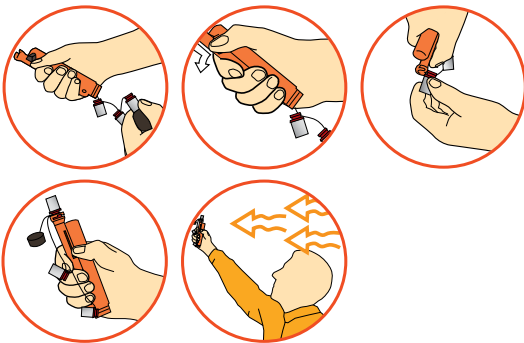

Compact Signal Launcher

Art No. 9194700

The lightweight, Comet Compact Signal Launcher contains 3 red aerial flare cartridges and a penjector firing mechanism, all enclosed in a tough, water-resistant case. The penjector is fitted with a stainless-steel spring and striker pin. It features a slot for easy loading and unloading of the flare cartridges. These are stored inside the casing on an elastic lanyard to avoid them being lost when the base cap is unscrewed.

Application

Compact Signal Launchers are designed primarily for use on yachts, dinghies, Personal Water Craft, canoes and sailboards, but have many applications as a general-purpose distress signal for aviation, hill-walking, climbing, skiing and other outdoor pursuits. Each cartridge projects its payload to a height of 50 metres, burns for over 5 seconds at a minimum of 10,000 candela and is visible for at least 5 miles in daylight increasing to 10 miles at night, depending on weather conditions. Operating instructions are on the case.

Operation

For day or night-use only when rescue services are sighted

1. Unscrew base cap.
2. Place trigger in safety catch position.
3. Load the flare cartridge attached to lanyard by sliding into slot on penjector.
4. To fire, hold the penjector firmly at arms length above and away from face and body, pull back penjector trigger and release – fire vertically and be prepared for slight recoil and loud report

Storage

When not carried, the signal should be stored in our robust, specially designed Polybottle, or in a dry location at ambient temperature.

Specifications

- Application: For use in day and night distress signal situations
- Dimensions: 145mm x 40mm x 25mm (5.7 x 1.6 x 1.0ins)
- Explosive content: 15g (5g per cartridge) 0.525oz (0.175oz per cartridge)
- Burning time: over 5 seconds
- Height: 50 metres (164')
- Light intensity: 10,000 candela
- Weight: 74g (2.6oz)