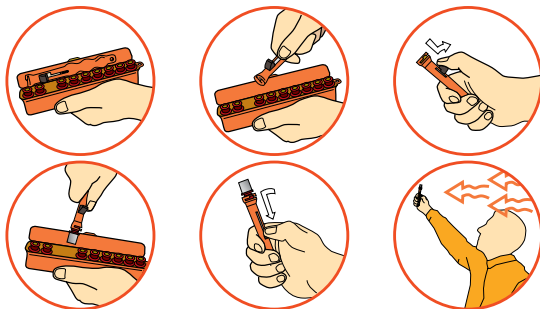

# Personal Signal Launcher

Art No. 9194600

The lightweight, Comet Personal Signal Launcher pack contains 9 red aerial flare cartridges and a penjector firing mechanism, all enclosed in a tough, water-resistant case. The penjector is fitted with a stainless-steel spring and striker pin. It features a slot for easy loading and unloading of the flare cartridge with the trigger in the safety catch position.

## Application

Comet Personal Signal Launcher are designed primarily for use on yachts, dinghies, Personal Water Craft, canoes and sailboards, but have many applications as a general-purpose distress signal for aviation, hill-walking, climbing, skiing and other outdoor pursuits. Each cartridge projects its payload to a height of 50 metres, burns for over 5 seconds at a minimum of 10,000 candela and is visible for at least 5 miles in daylight increasing to 10 miles at night, depending on weather conditions. Operating instructions are on the case.

## Operation

For day or night-use only when rescue services are sighted

1. Open case.
2. Remove penjector from pack.
3. Place trigger in safety catch position.
4. Load the flare cartridge by sliding into slot on penjector.
5. To fire, hold the penjector firmly at arms length above and away from face and body, pull back penjector trigger and release – fire vertically and be prepared for slight recoil and loud report.

## Specifications

- Application: For use in day and night distress signal situations
- Dimensions: 180mm x 58mm x 25mm (7.1 x 2.28 x 1.0ins)
- Height: 50 metres (164')
- Explosive content: 45g (5g per cartridge)  
1.575oz  
(0.175oz per cartridge)
- Burning time: over 5 seconds
- Light intensity: 10,000 candela
- Weight: 160g (5.6oz)